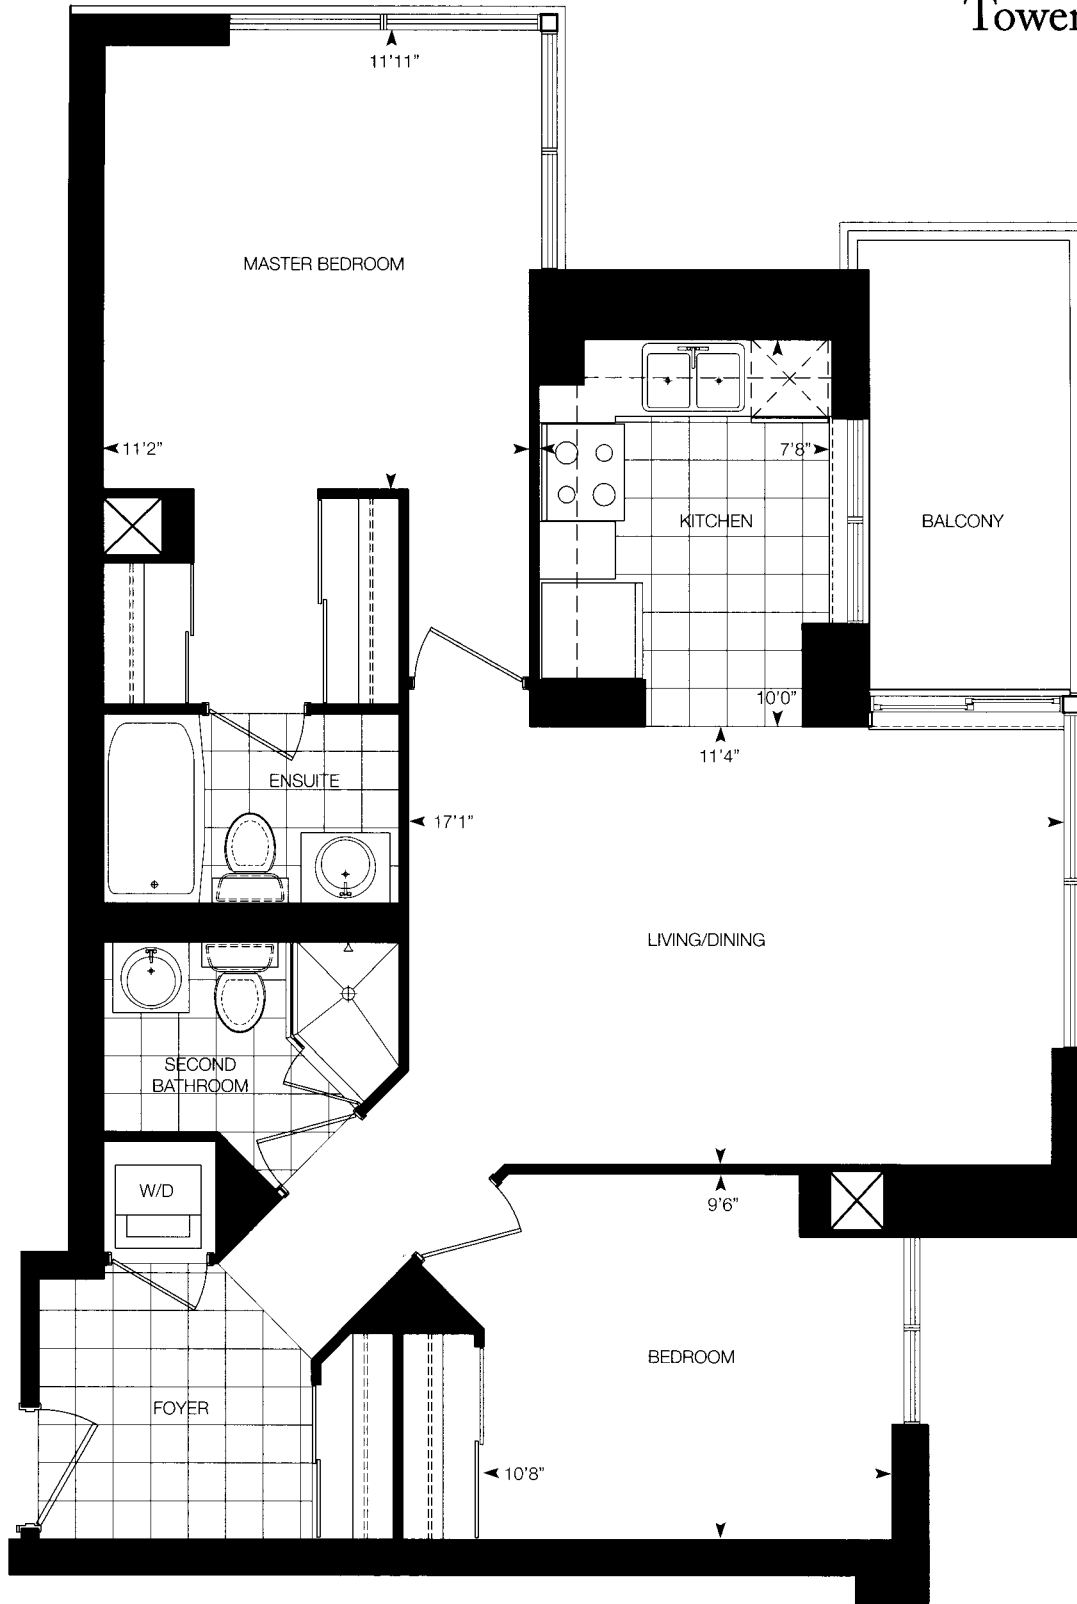

The Alderwood
2 Bedroom
715 SqFt.

Typical Floor

The Sherway

2 Bedroom
821 SqFt.

Typical Floor

Tower 4

The Old Mill

2 Bedroom
871 SqFt.

Tower 4

The James

2 Bedroom + Den
914 SqFt.

Typical Floor

Tower 4

The Lambton

2 Bedroom
943 SqFt.

Typical Floor