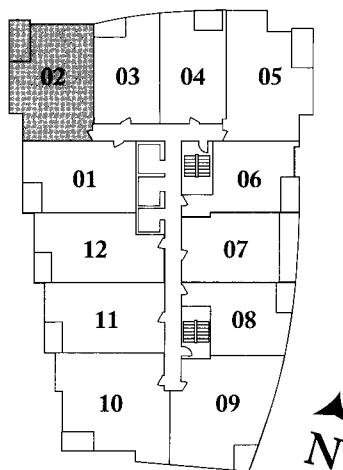

The Alderwood
2 Bedroom
715 SqFt.

Typical Floor

The Sherway

2 Bedroom
821 SqFt.

Typical Floor

Tower 4

The Old Mill

2 Bedroom
871 SqFt.

Tower 4

The James

2 Bedroom + Den
914 SqFt.

Typical Floor

Tower 4

The Lambton

2 Bedroom
943 SqFt.

Typical Floor