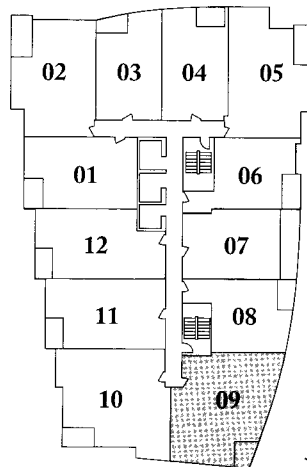

The Alderwood
2 Bedroom
715 SqFt.

Typical Floor

The Sherway

2 Bedroom
821 SqFt.

Typical Floor

Tower 4

The Old Mill

2 Bedroom
871 SqFt.

Tower 4

The James

2 Bedroom + Den
914 SqFt.

Typical Floor

Tower 4

The Lambton

2 Bedroom
943 SqFt.

Typical Floor