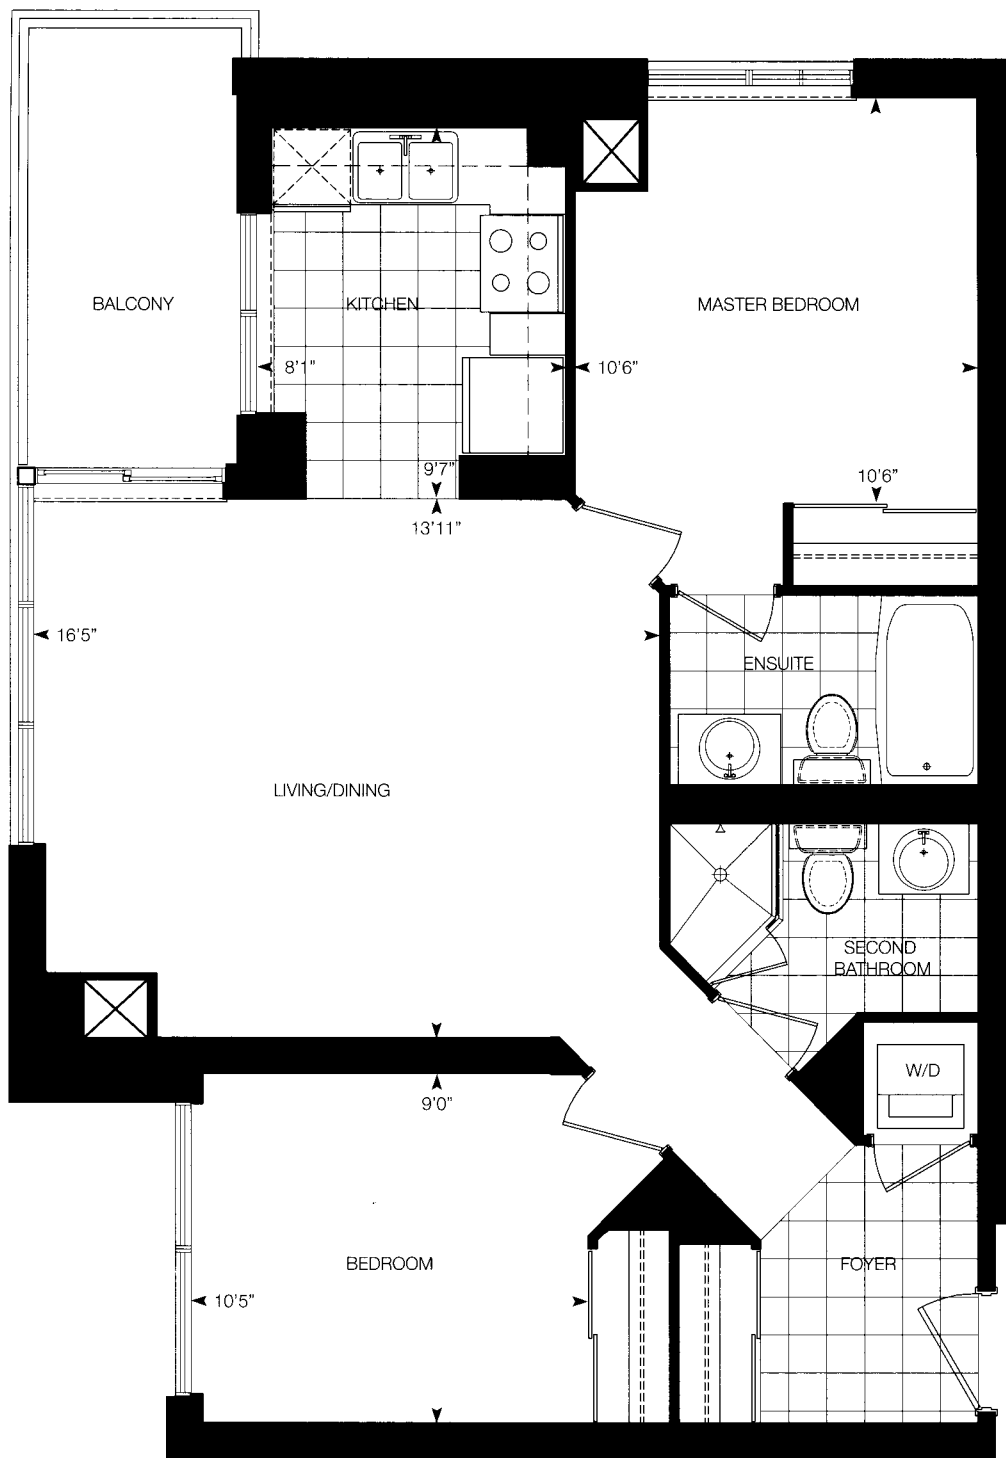

The Alderwood
2 Bedroom
715 SqFt.

Typical Floor

The Sherway

2 Bedroom
821 SqFt.

Typical Floor

Tower 4

The Old Mill

2 Bedroom
871 SqFt.

Tower 4

The James

2 Bedroom + Den
914 SqFt.

Typical Floor

Tower 4

The Lambton

2 Bedroom
943 SqFt.

Typical Floor