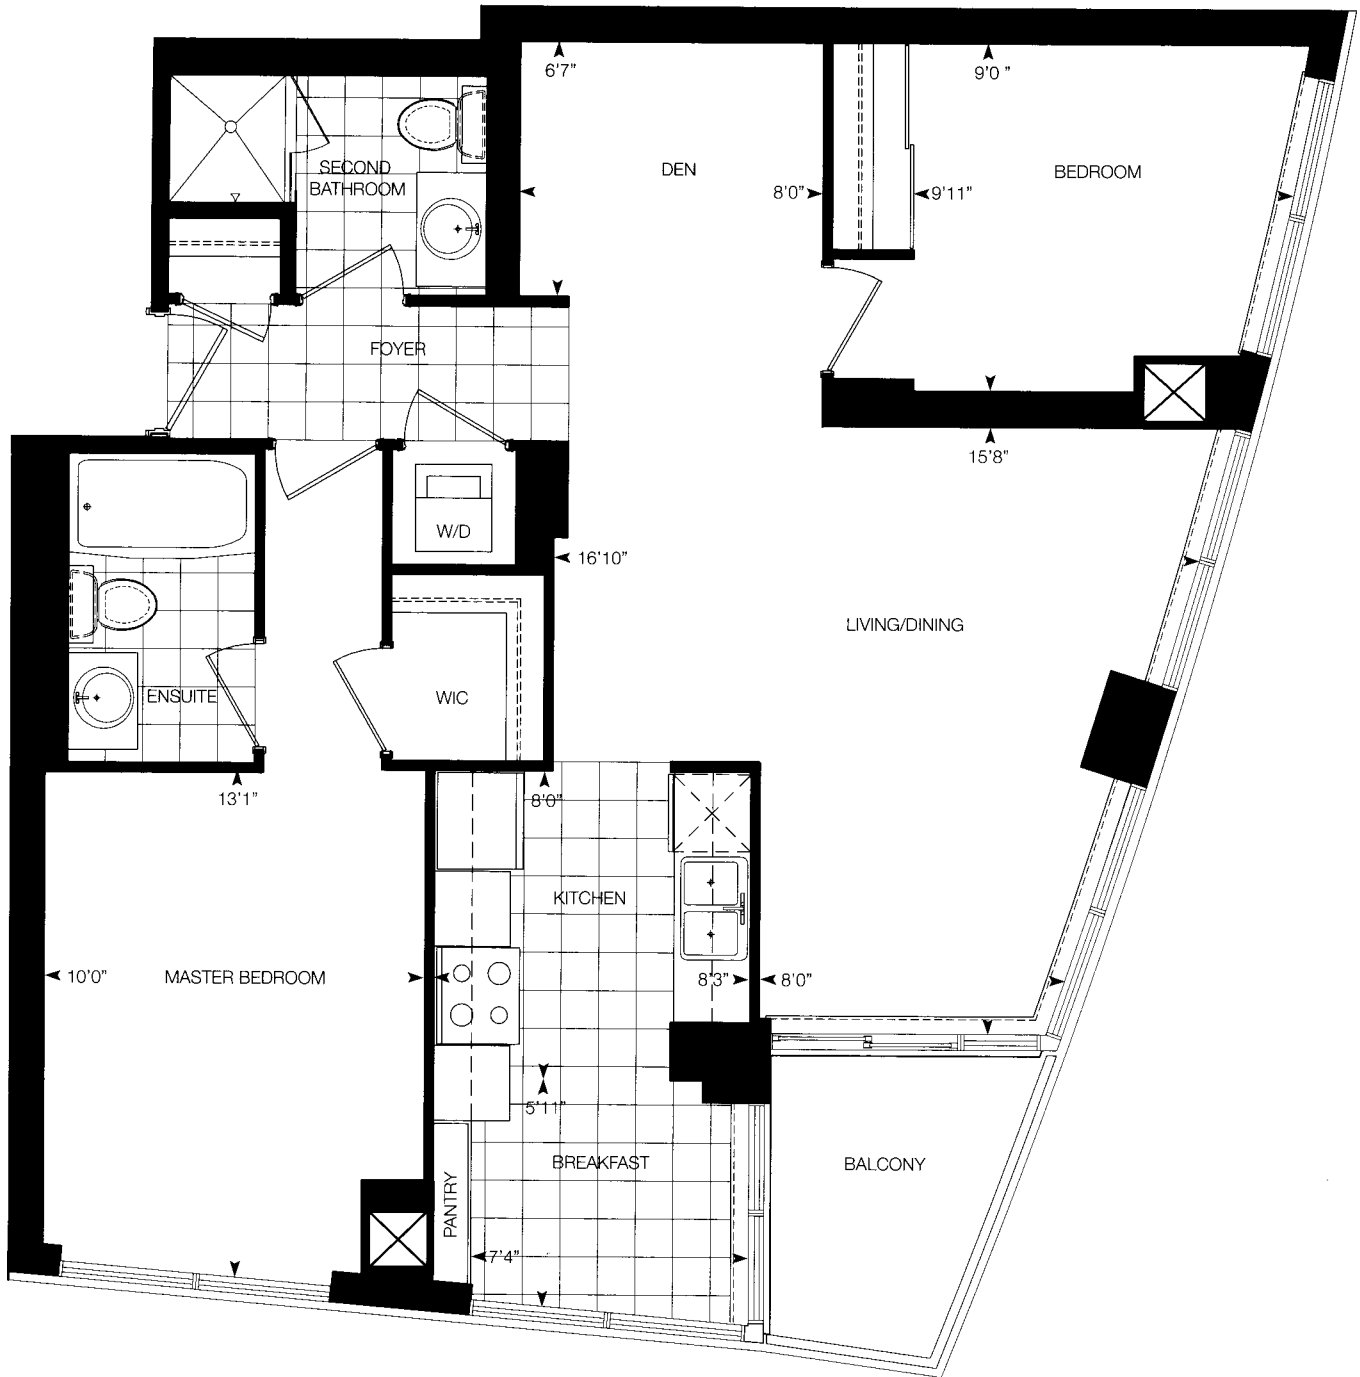

The Alderwood
2 Bedroom
715 SqFt.

Typical Floor

The Sherway

2 Bedroom
821 SqFt.

Typical Floor

Tower 4

The Old Mill

2 Bedroom
871 SqFt.

Tower 4

The James

2 Bedroom + Den
914 SqFt.

Typical Floor

Tower 4

The Lambton

2 Bedroom
943 SqFt.

Typical Floor