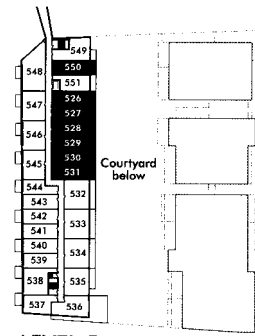

A1

STUDIO
349 SQ.FT.
+ BALCONY 45 SQ.FT.

A2

JR 1 BEDROOM
427 - 461 SQ.FT.

+ BALCONY 43 - 64 SQ.FT.

LEVEL 5

LEVEL 4

LEVEL 3

A3

JR 1 BEDROOM 448 SQ.FT.

+ BALCONY 71 SQ.FT.
+ GARDEN PATIO 142 SQ.FT.

LEVEL 5

LEVEL 4

LEVEL 3

A4

JR 1 BEDROOM+STUDY 470 SQ.FT.

+ BALCONY 65 SQ.FT.
+ GARDEN PATIO 130 SQ.FT.

LEVEL 5

LEVEL 4

LEVEL 3

A5

JR 1 BEDROOM
487 - 523 SQ.FT.

+ BALCONY 54 SQ.FT.

UNIT	SIZE
UNIT 24 on LEVELS 3-8	500 sq.ft.
917	487 sq.ft.

LEVEL 9

LEVELS 3-8