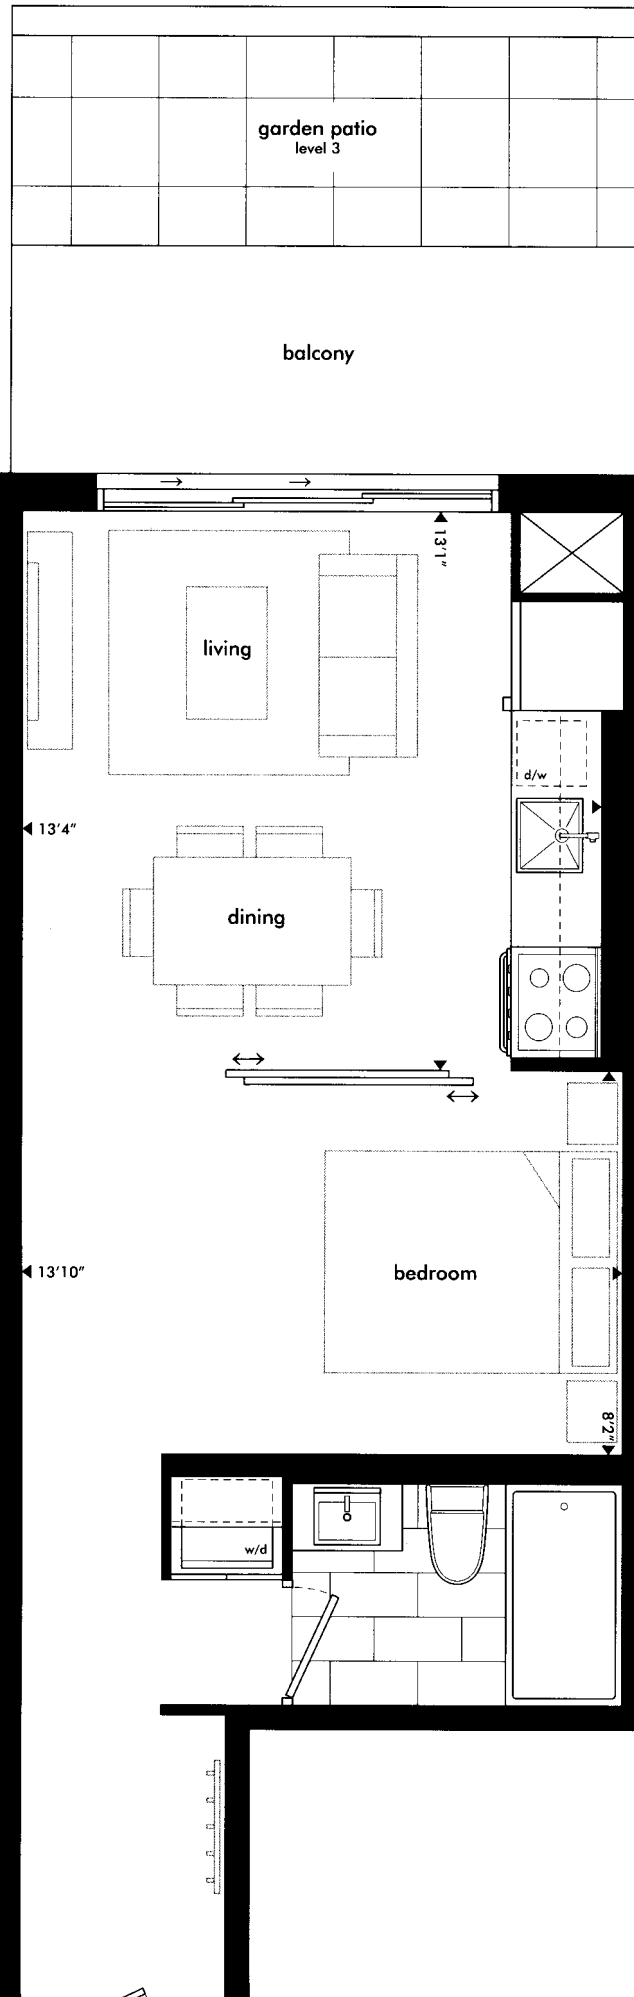

A1

STUDIO
349 SQ.FT.
+ BALCONY 45 SQ.FT.

A2

JR 1 BEDROOM
427 - 461 SQ.FT.

+ BALCONY 43 - 64 SQ.FT.

LEVEL 5

LEVEL 4

LEVEL 3

A3

JR 1 BEDROOM 448 SQ.FT.

+ BALCONY 71 SQ.FT.
+ GARDEN PATIO 142 SQ.FT.

LEVEL 5

LEVEL 4

LEVEL 3

A4

JR 1 BEDROOM+STUDY 470 SQ.FT.

+ BALCONY 65 SQ.FT.
+ GARDEN PATIO 130 SQ.FT.

LEVEL 5

LEVEL 4

LEVEL 3

A5

JR 1 BEDROOM
487 - 523 SQ.FT.

+ BALCONY 54 SQ.FT.

UNIT	SIZE
UNIT 24 on LEVELS 3-8	500 sq.ft.
917	487 sq.ft.