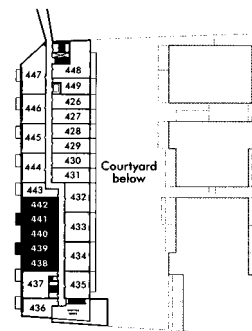

A1

STUDIO
349 SQ.FT.
+ BALCONY 45 SQ.FT.

A2

JR 1 BEDROOM
427 - 461 SQ.FT.

+ BALCONY 43 - 64 SQ.FT.

LEVEL 5

LEVEL 4

LEVEL 3

A3

JR 1 BEDROOM 448 SQ.FT.

+ BALCONY 71 SQ.FT.
+ GARDEN PATIO 142 SQ.FT.

LEVEL 5

LEVEL 4

LEVEL 3

A4

JR 1 BEDROOM+STUDY 470 SQ.FT.

+ BALCONY 65 SQ.FT.
+ GARDEN PATIO 130 SQ.FT.

LEVEL 5

LEVEL 4

LEVEL 3

A5

JR 1 BEDROOM
487 - 523 SQ.FT.

+ BALCONY 54 SQ.FT.

UNIT	SIZE
UNIT 24 on LEVELS 3-8	500 sq.ft.
917	487 sq.ft.

LEVEL 9

LEVELS 3-8