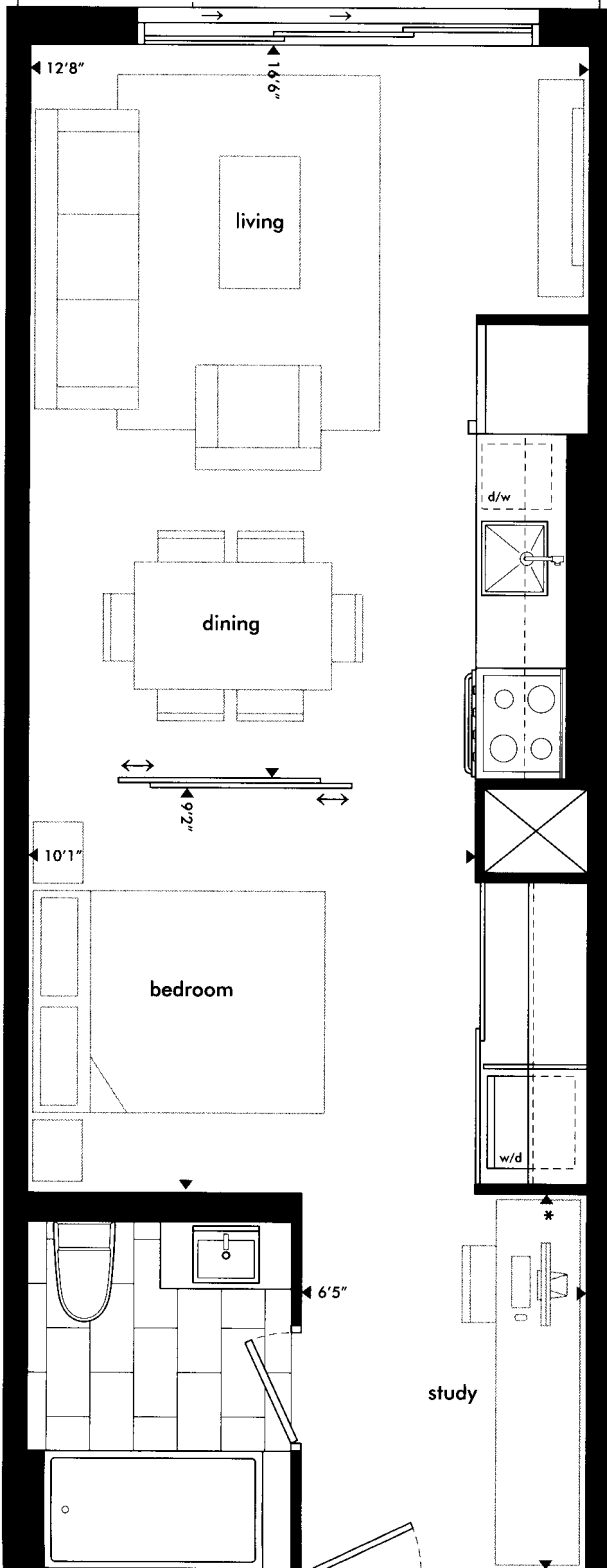

A1

STUDIO
349 SQ.FT.
+ BALCONY 45 SQ.FT.

A2

JR 1 BEDROOM
427 - 461 SQ.FT.

+ BALCONY 43 - 64 SQ.FT.

LEVEL 5

LEVEL 4

LEVEL 3

A3

JR 1 BEDROOM 448 SQ.FT.

+ BALCONY 71 SQ.FT.
+ GARDEN PATIO 142 SQ.FT.

LEVEL 5

LEVEL 4

LEVEL 3

A4

JR 1 BEDROOM+STUDY 470 SQ.FT.

+ BALCONY 65 SQ.FT.
+ GARDEN PATIO 130 SQ.FT.

LEVEL 5

LEVEL 4

LEVEL 3

A5

JR 1 BEDROOM
487 - 523 SQ.FT.

+ BALCONY 54 SQ.FT.

UNIT	SIZE
UNIT 24 on LEVELS 3-8	500 sq.ft.
917	487 sq.ft.

LEVEL 9

LEVELS 3-8