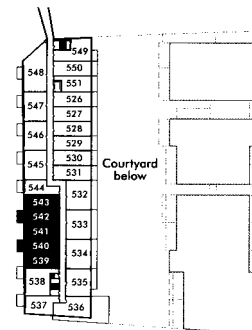

A1

STUDIO
349 SQ.FT.
+ BALCONY 45 SQ.FT.

A2

JR 1 BEDROOM
427 - 461 SQ.FT.

+ BALCONY 43 - 64 SQ.FT.

LEVEL 5

LEVEL 4

LEVEL 3

A3

JR 1 BEDROOM 448 SQ.FT.

+ BALCONY 71 SQ.FT.
+ GARDEN PATIO 142 SQ.FT.

LEVEL 5

LEVEL 4

LEVEL 3

A4

JR 1 BEDROOM+STUDY 470 SQ.FT.

+ BALCONY 65 SQ.FT.
+ GARDEN PATIO 130 SQ.FT.

LEVEL 5

LEVEL 4

LEVEL 3

A5

JR 1 BEDROOM
487 - 523 SQ.FT.

+ BALCONY 54 SQ.FT.

UNIT	SIZE
UNIT 24 on LEVELS 3-8	500 sq.ft.
917	487 sq.ft.