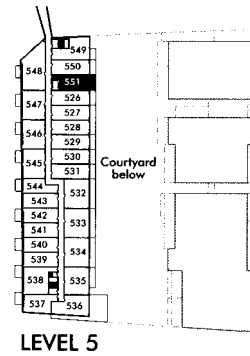

A1

STUDIO
349 SQ.FT.
+ BALCONY 45 SQ.FT.

A2

JR 1 BEDROOM
427 - 461 SQ.FT.

+ BALCONY 43 - 64 SQ.FT.

LEVEL 5

LEVEL 4

LEVEL 3

A3

JR 1 BEDROOM 448 SQ.FT.

+ BALCONY 71 SQ.FT.
+ GARDEN PATIO 142 SQ.FT.

LEVEL 5

LEVEL 4

LEVEL 3

A4

JR 1 BEDROOM+STUDY 470 SQ.FT.

+ BALCONY 65 SQ.FT.
+ GARDEN PATIO 130 SQ.FT.

LEVEL 5

LEVEL 4

LEVEL 3

A5

JR 1 BEDROOM
487 - 523 SQ.FT.

+ BALCONY 54 SQ.FT.

UNIT	SIZE
UNIT 24 on LEVELS 3-8	500 sq.ft.
917	487 sq.ft.

LEVEL 9

LEVELS 3-8