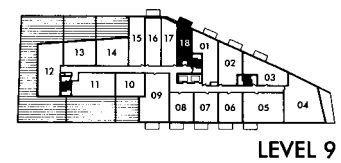

A1

STUDIO
349 SQ.FT.
+ BALCONY 45 SQ.FT.

A2

JR 1 BEDROOM
427 - 461 SQ.FT.

+ BALCONY 43 - 64 SQ.FT.

LEVEL 5

LEVEL 4

LEVEL 3

A3

JR 1 BEDROOM 448 SQ.FT.

+ BALCONY 71 SQ.FT.
+ GARDEN PATIO 142 SQ.FT.

LEVEL 5

LEVEL 4

LEVEL 3

A4

JR 1 BEDROOM+STUDY 470 SQ.FT.

+ BALCONY 65 SQ.FT.
+ GARDEN PATIO 130 SQ.FT.

LEVEL 5

LEVEL 4

LEVEL 3

A5

JR 1 BEDROOM
487 - 523 SQ.FT.

+ BALCONY 54 SQ.FT.

UNIT	SIZE
UNIT 24 on LEVELS 3-8	500 sq.ft.
917	487 sq.ft.