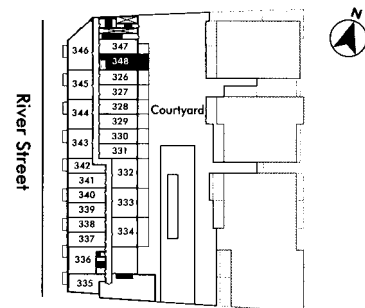

A1

STUDIO
349 SQ.FT.
+ BALCONY 45 SQ.FT.

A2

JR 1 BEDROOM
427 - 461 SQ.FT.

+ BALCONY 43 - 64 SQ.FT.

LEVEL 5

LEVEL 4

LEVEL 3

A3

JR 1 BEDROOM 448 SQ.FT.

+ BALCONY 71 SQ.FT.
+ GARDEN PATIO 142 SQ.FT.

LEVEL 5

LEVEL 4

LEVEL 3

A4

JR 1 BEDROOM+STUDY 470 SQ.FT.

+ BALCONY 65 SQ.FT.
+ GARDEN PATIO 130 SQ.FT.

LEVEL 5

LEVEL 4

LEVEL 3

A5

JR 1 BEDROOM
487 - 523 SQ.FT.

+ BALCONY 54 SQ.FT.

UNIT	SIZE
UNIT 24 on LEVELS 3-8	500 sq.ft.
917	487 sq.ft.