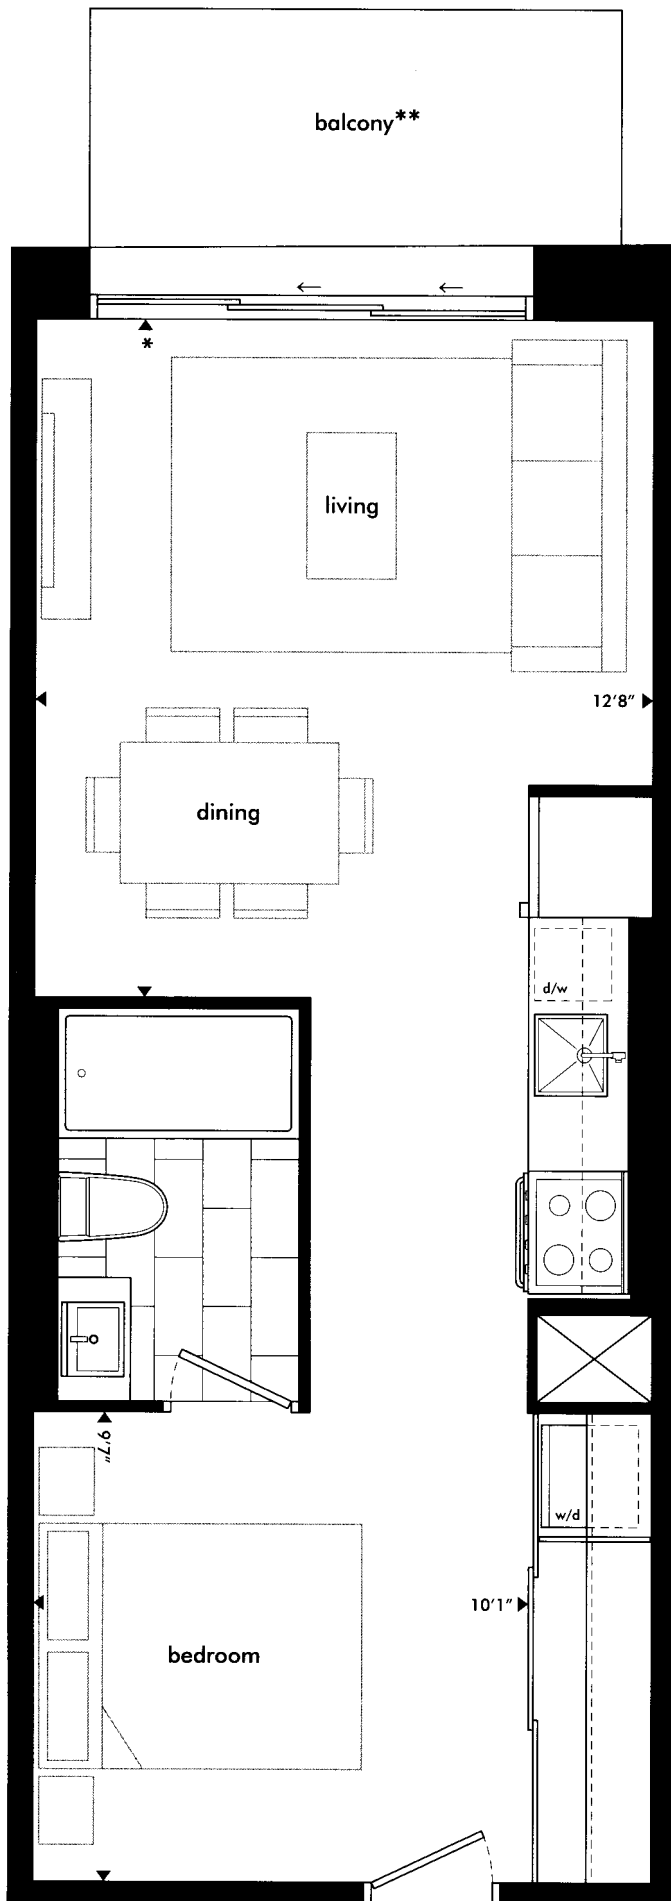

A1

STUDIO
349 SQ.FT.
+ BALCONY 45 SQ.FT.

A2

JR 1 BEDROOM
427 - 461 SQ.FT.

+ BALCONY 43 - 64 SQ.FT.

LEVEL 5

LEVEL 4

LEVEL 3

A3

JR 1 BEDROOM 448 SQ.FT.

+ BALCONY 71 SQ.FT.
+ GARDEN PATIO 142 SQ.FT.

LEVEL 5

LEVEL 4

LEVEL 3

A4

JR 1 BEDROOM+STUDY 470 SQ.FT.

+ BALCONY 65 SQ.FT.
+ GARDEN PATIO 130 SQ.FT.

LEVEL 5

LEVEL 4

LEVEL 3

A5

JR 1 BEDROOM
487 - 523 SQ.FT.

+ BALCONY 54 SQ.FT.

UNIT	SIZE
UNIT 24 on LEVELS 3-8	500 sq.ft.
917	487 sq.ft.

LEVEL 9

LEVELS 3-8