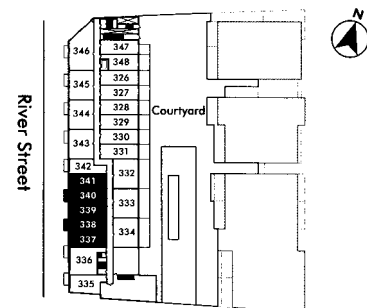

A1

STUDIO
349 SQ.FT.
+ BALCONY 45 SQ.FT.

A2

JR 1 BEDROOM
427 - 461 SQ.FT.

+ BALCONY 43 - 64 SQ.FT.

LEVEL 5

LEVEL 4

LEVEL 3

A3

JR 1 BEDROOM 448 SQ.FT.

+ BALCONY 71 SQ.FT.
+ GARDEN PATIO 142 SQ.FT.

LEVEL 5

LEVEL 4

LEVEL 3

A4

JR 1 BEDROOM+STUDY 470 SQ.FT.

+ BALCONY 65 SQ.FT.
+ GARDEN PATIO 130 SQ.FT.

LEVEL 5

LEVEL 4

LEVEL 3

A5

JR 1 BEDROOM
487 - 523 SQ.FT.

+ BALCONY 54 SQ.FT.

UNIT	SIZE
UNIT 24 on LEVELS 3-8	500 sq.ft.
917	487 sq.ft.