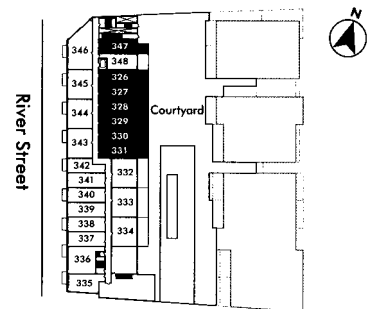

A1

STUDIO
349 SQ.FT.
+ BALCONY 45 SQ.FT.

A2

JR 1 BEDROOM
427 - 461 SQ.FT.

+ BALCONY 43 - 64 SQ.FT.

LEVEL 5

LEVEL 4

LEVEL 3

A3

JR 1 BEDROOM 448 SQ.FT.

+ BALCONY 71 SQ.FT.
+ GARDEN PATIO 142 SQ.FT.

LEVEL 5

LEVEL 4

LEVEL 3

A4

JR 1 BEDROOM+STUDY 470 SQ.FT.

+ BALCONY 65 SQ.FT.
+ GARDEN PATIO 130 SQ.FT.

LEVEL 5

LEVEL 4

LEVEL 3

A5

JR 1 BEDROOM
487 - 523 SQ.FT.

+ BALCONY 54 SQ.FT.

UNIT	SIZE
UNIT 24 on LEVELS 3-8	500 sq.ft.
917	487 sq.ft.