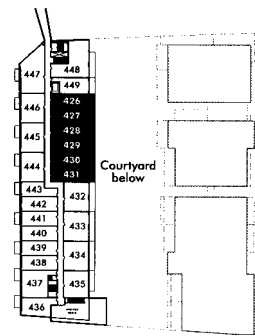

A1

STUDIO
349 SQ.FT.
+ BALCONY 45 SQ.FT.

A2

JR 1 BEDROOM
427 - 461 SQ.FT.

+ BALCONY 43 - 64 SQ.FT.

LEVEL 5

LEVEL 4

LEVEL 3

A3

JR 1 BEDROOM 448 SQ.FT.

+ BALCONY 71 SQ.FT.
+ GARDEN PATIO 142 SQ.FT.

LEVEL 5

LEVEL 4

LEVEL 3

A4

JR 1 BEDROOM+STUDY 470 SQ.FT.

+ BALCONY 65 SQ.FT.
+ GARDEN PATIO 130 SQ.FT.

LEVEL 5

LEVEL 4

LEVEL 3

A5

JR 1 BEDROOM
487 - 523 SQ.FT.

+ BALCONY 54 SQ.FT.

UNIT	SIZE
UNIT 24 on LEVELS 3-8	500 sq.ft.
917	487 sq.ft.

LEVEL 9

LEVELS 3-8