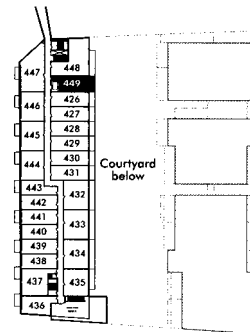

A1

STUDIO
349 SQ.FT.
+ BALCONY 45 SQ.FT.

A2

JR 1 BEDROOM
427 - 461 SQ.FT.

+ BALCONY 43 - 64 SQ.FT.

LEVEL 5

LEVEL 4

LEVEL 3

A3

JR 1 BEDROOM 448 SQ.FT.

+ BALCONY 71 SQ.FT.
+ GARDEN PATIO 142 SQ.FT.

LEVEL 5

LEVEL 4

LEVEL 3

A4

JR 1 BEDROOM+STUDY 470 SQ.FT.

+ BALCONY 65 SQ.FT.
+ GARDEN PATIO 130 SQ.FT.

LEVEL 5

LEVEL 4

LEVEL 3

A5

JR 1 BEDROOM
487 - 523 SQ.FT.

+ BALCONY 54 SQ.FT.

UNIT	SIZE
UNIT 24 on LEVELS 3-8	500 sq.ft.
917	487 sq.ft.

LEVEL 9

LEVELS 3-8