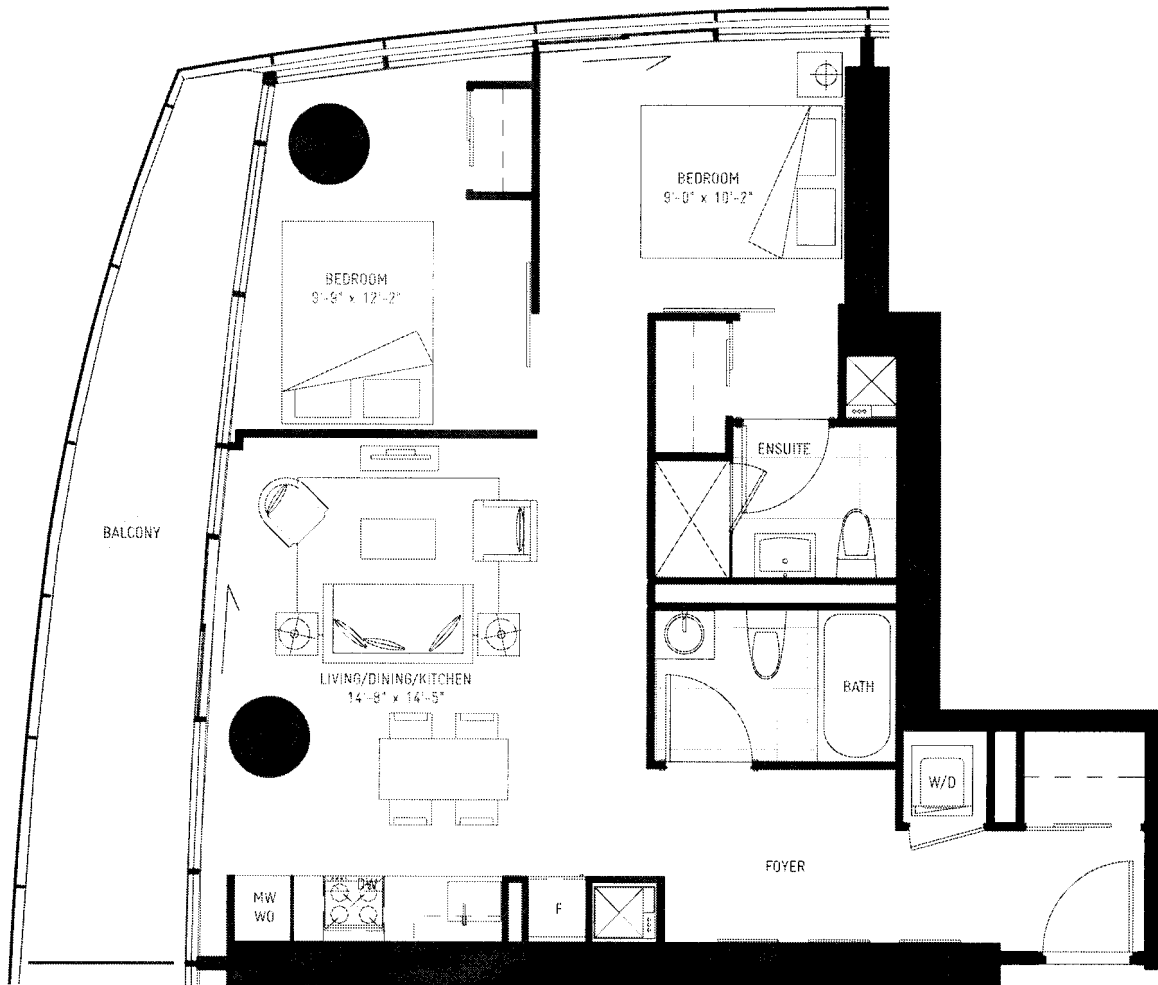

LOVIISA

669 sq.ft.

TWO BEDROOM

FLOORS 30-45

FLOORS 3-29

FLOORS 30-45

HAMINA

TWO BEDROOM + DEN

746 sq.ft.

FLOORS 30-65

FLOORS 3-29

FLOORS 30-65

All dimensions, specifications and drawings are approximate. Furniture not included. Actual square footage may vary from the stated floor plan. E. & O. E.

TRONDHEIM

753 sq.ft.

TWO BEDROOM

FLOORS 30-45

FLOORS 3-29

FLOORS 30-45

KUHMO

TWO BEDROOM

781 sq.ft.

All dimensions, specifications and drawings are approximate. Furniture not included. Actual square footage may vary from the slated floor plan. E & O E

FLOORS 3-29

PARKANO

1017 sq.ft.

TWO BEDROOM + STUDY

FLOORS 46-65