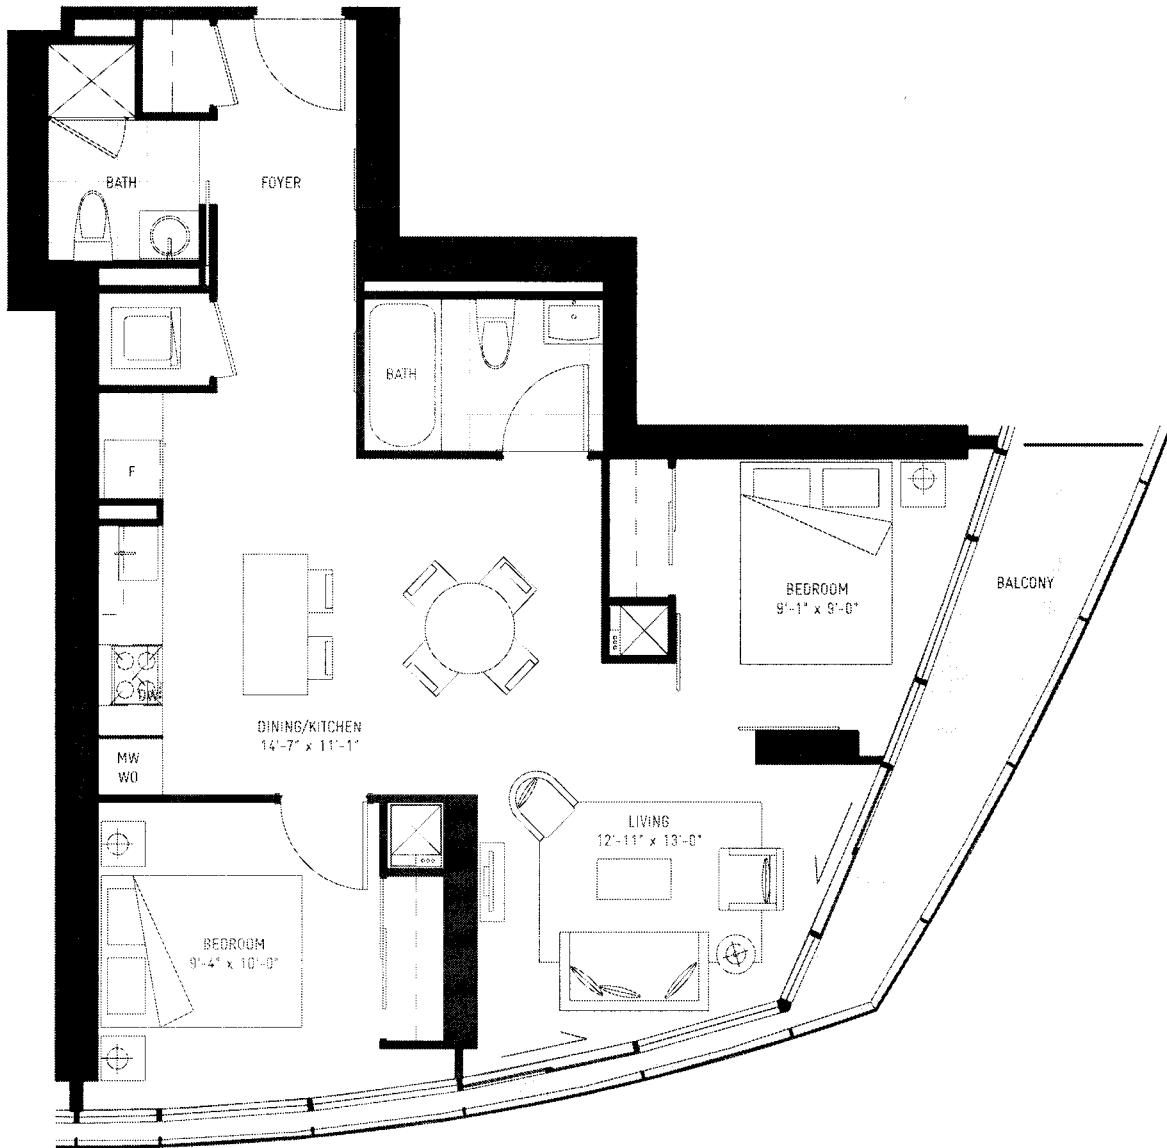

746 sq.ft.

FLOORS 30-65

FLOORS 3-29

FLOORS 30-65

All dimensions, specifications and drawings are approximate. Furniture not included. Actual square footage may vary from the stated floor plan. E. & O. E.

TRONDHEIM

753 sq.ft.

TWO BEDROOM

FLOORS 30-45

FLOORS 3-29

FLOORS 30-45

KUHMO

TWO BEDROOM

781 sq.ft.

All dimensions, specifications and drawings are approximate. Furniture not included. Actual square footage may vary from the slated floor plan. E & O E

FLOORS 3-29

PARKANO

1017 sq.ft.

TWO BEDROOM + STUDY

FLOORS 46-65

All dimensions, specifications and drawings are approximate. Furniture not included. Actual square footage may vary from the stated floor plan E & O. E.