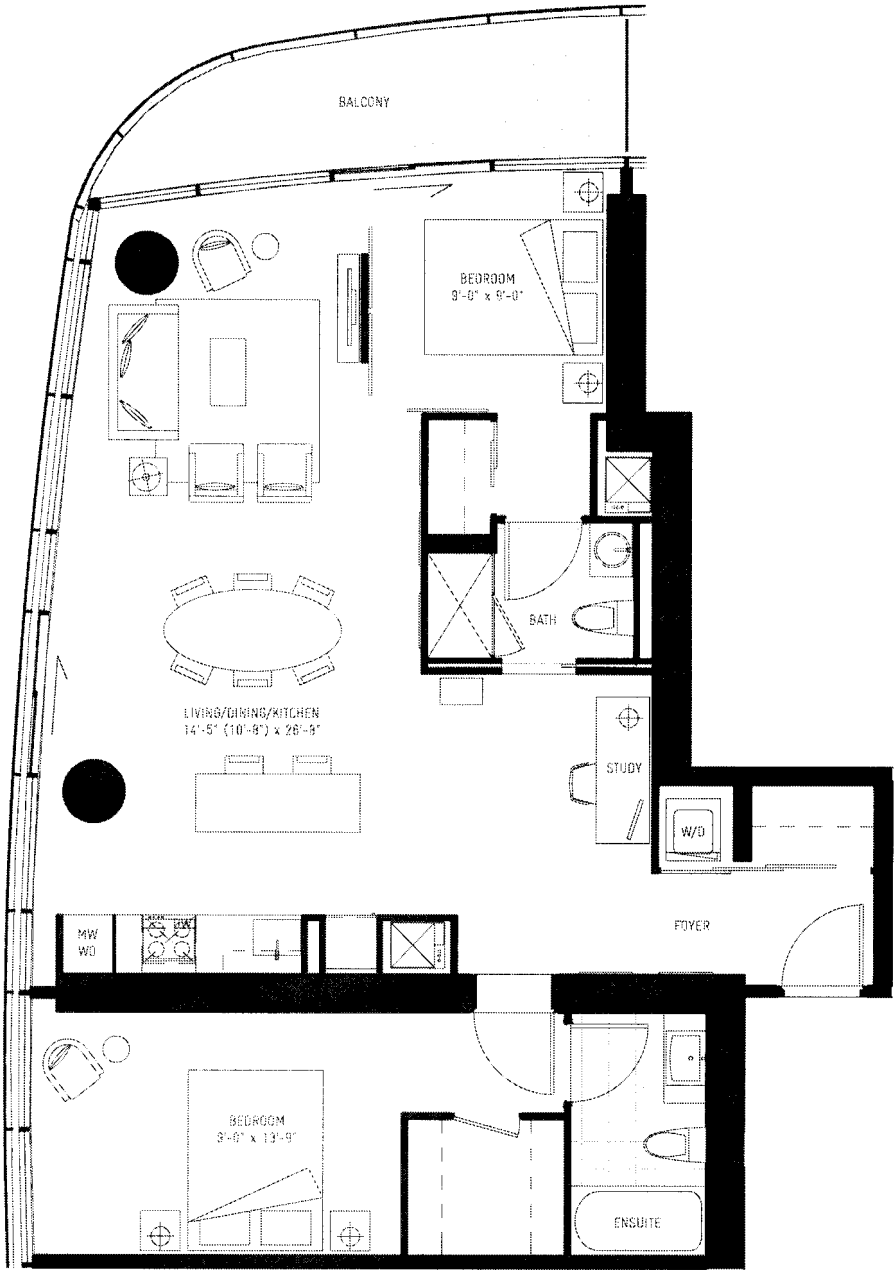

746 sq.ft.

FLOORS 30-65

FLOORS 3-29

FLOORS 30-65

All dimensions, specifications and drawings are approximate. Furniture not included. Actual square footage may vary from the stated floor plan. E. & O. E.

TRONDHEIM

753 sq.ft.

TWO BEDROOM

FLOORS 30-45

FLOORS 3-29

FLOORS 30-45

KUHMO

TWO BEDROOM

781 sq.ft.

All dimensions, specifications and drawings are approximate. Furniture not included. Actual square footage may vary from the slated floor plan. E & O E

FLOORS 3-29

PARKANO

1017 sq.ft.

TWO BEDROOM + STUDY

FLOORS 46-65

All dimensions, specifications and drawings are approximate. Furniture not included. Actual square footage may vary from the stated floor plan E & O. E.