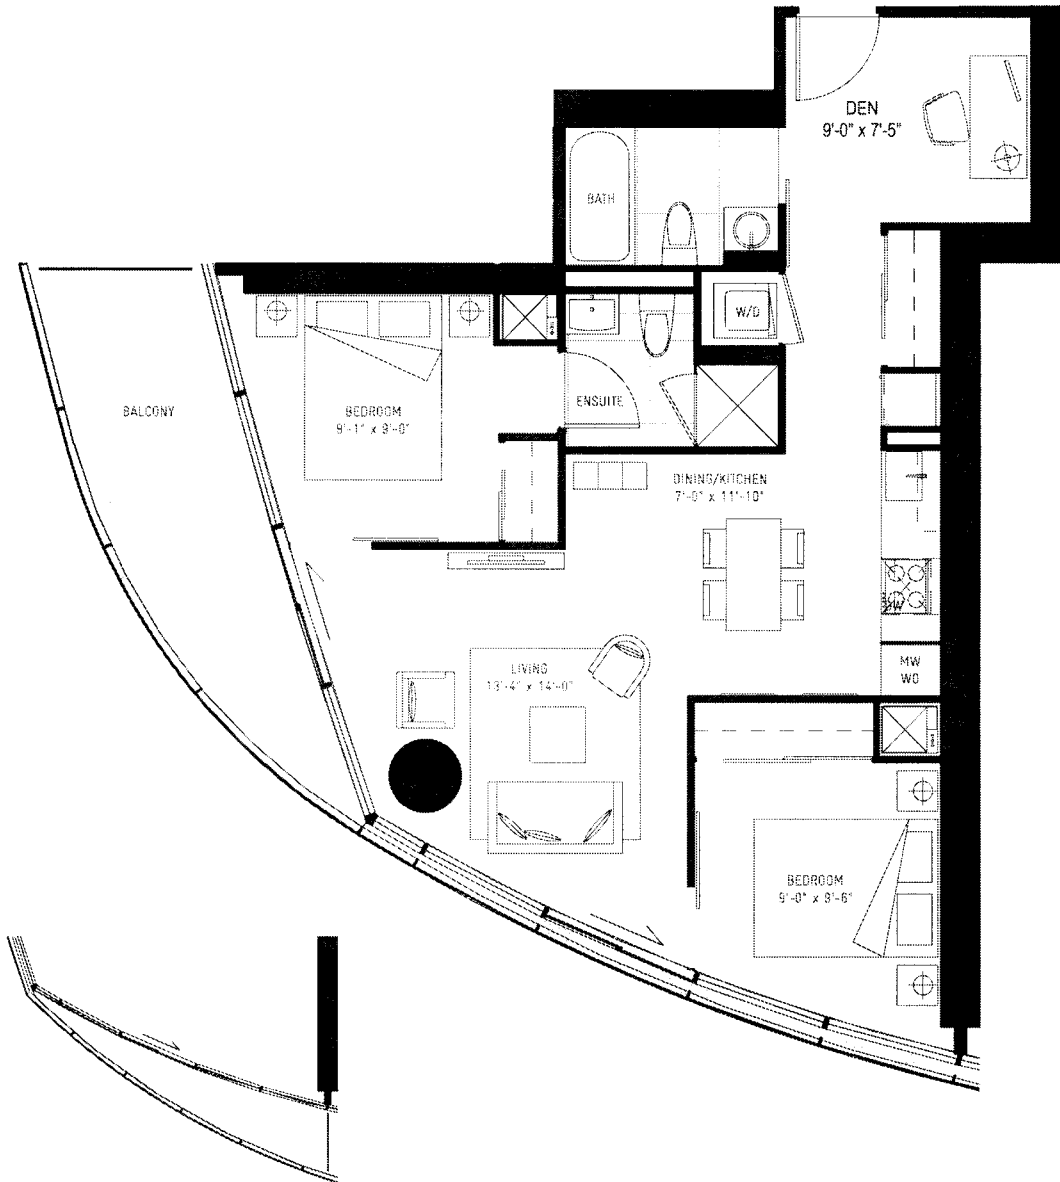

LOVIISA

669 sq.ft.

TWO BEDROOM

FLOORS 30-45

FLOORS 3-29

FLOORS 30-45

HAMINA

TWO BEDROOM + DEN

746 sq.ft.

FLOORS 30-65

FLOORS 3-29

FLOORS 30-65

All dimensions, specifications and drawings are approximate. Furniture not included. Actual square footage may vary from the stated floor plan. E. & O. E.

TRONDHEIM

753 sq.ft.

TWO BEDROOM

FLOORS 30-45

FLOORS 3-29

FLOORS 30-45

KUHMO

TWO BEDROOM

781 sq.ft.

All dimensions, specifications and drawings are approximate. Furniture not included. Actual square footage may vary from the slated floor plan. E & O E

FLOORS 3-29

PARKANO

1017 sq.ft.

TWO BEDROOM + STUDY

FLOORS 46-65